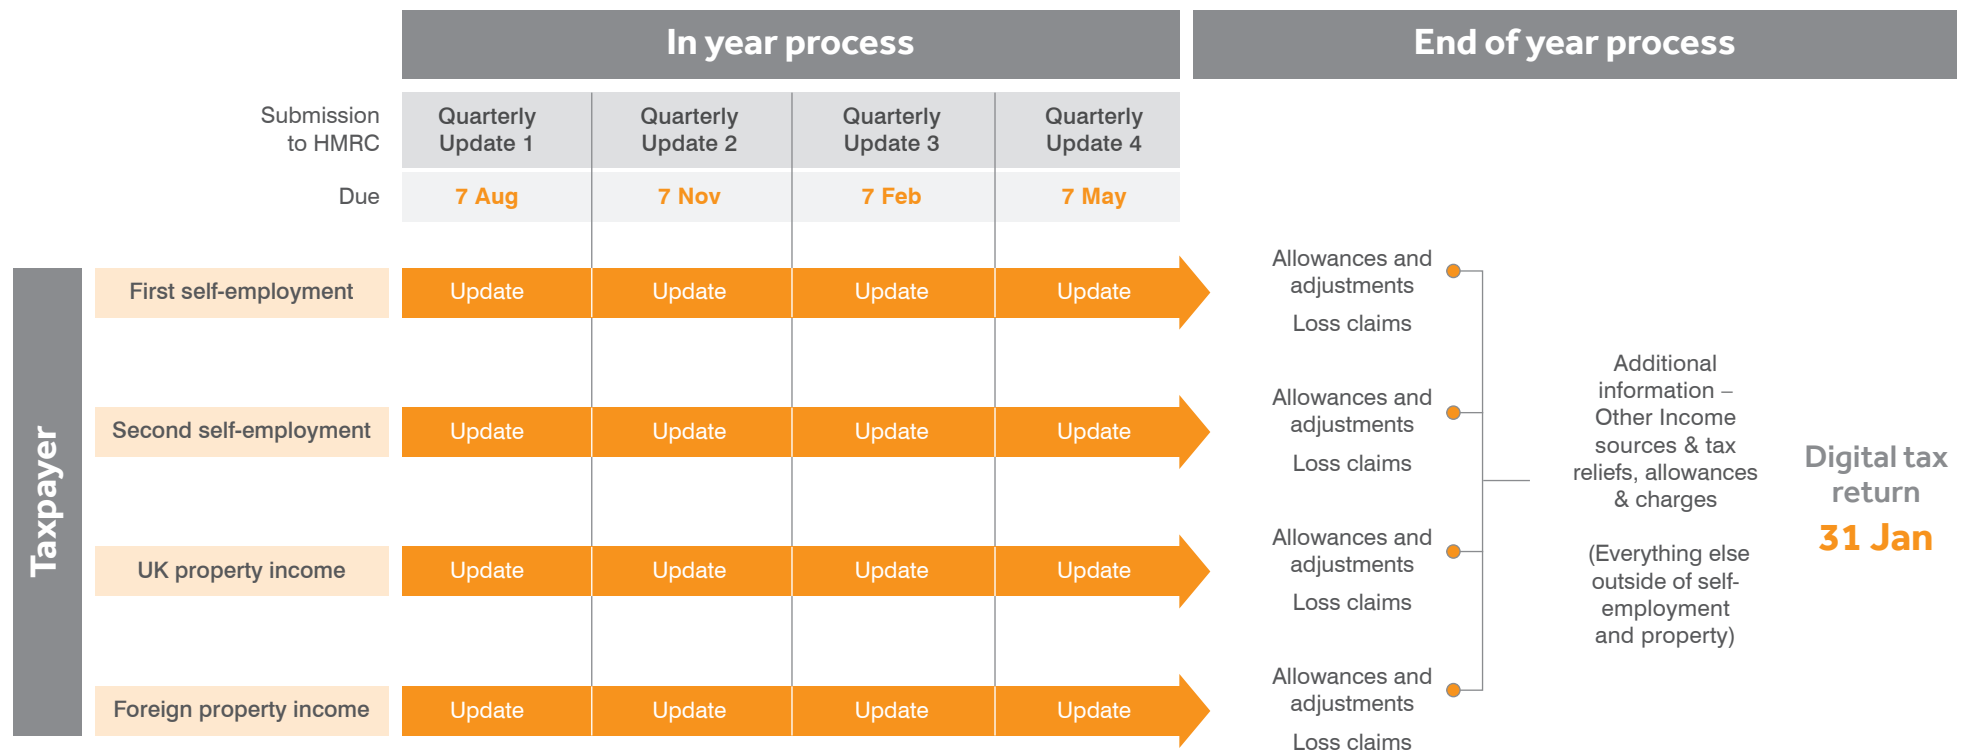

MILSTED LANGDON

MTD ESSENTIALS

The submissions you need to make

To make sure you stay on track, please speak to our team today.

milstedlangdon.co.uk
advice@milstedlangdon.co.uk

Bath office:
01225 904940

Bristol office:
0117 945 2500