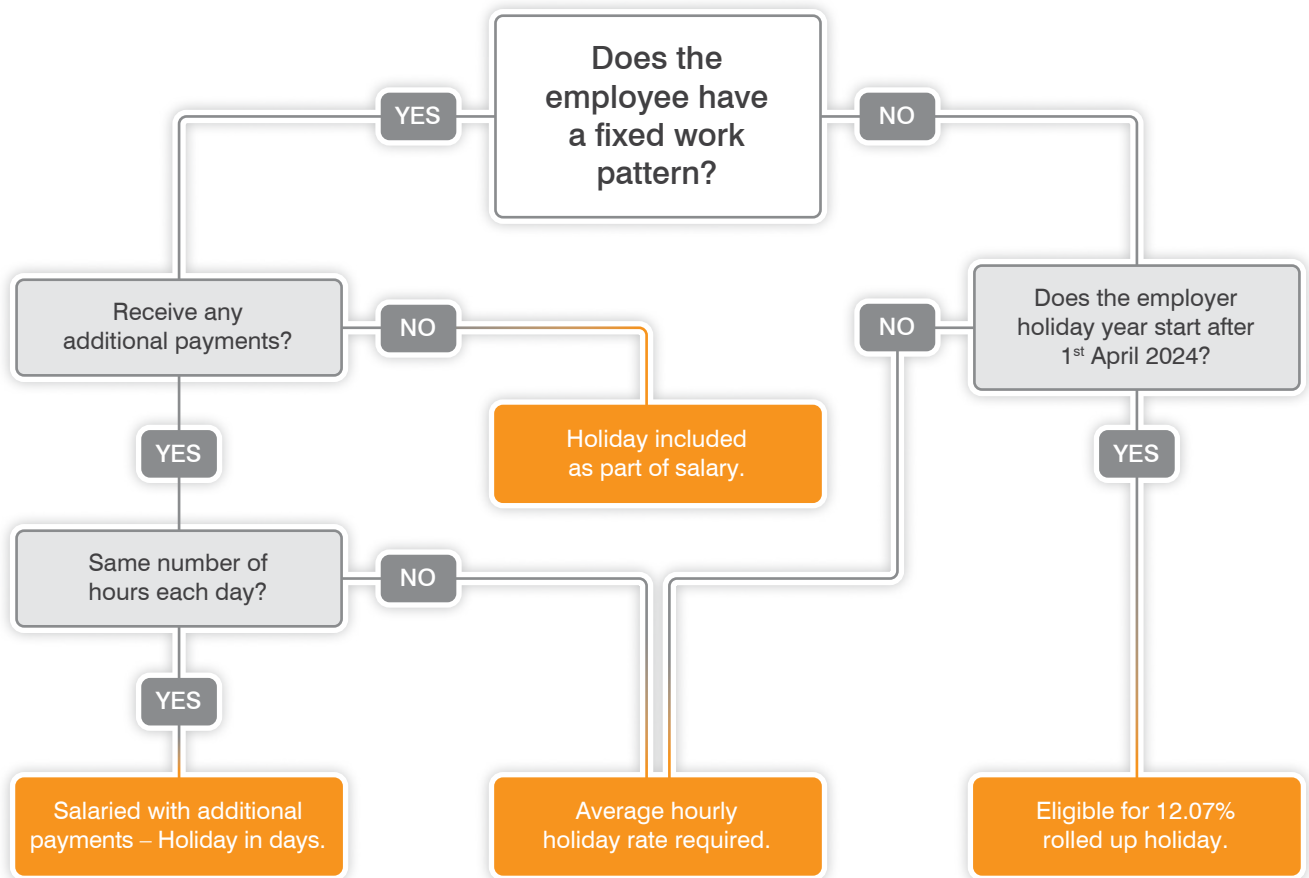

## PAYROLL HOLIDAY FLOWCHART

If you would like more information, please get in touch.  
[milstedlangdon.co.uk](http://milstedlangdon.co.uk) • [payroll@milstedlangdon.co.uk](mailto:payroll@milstedlangdon.co.uk)